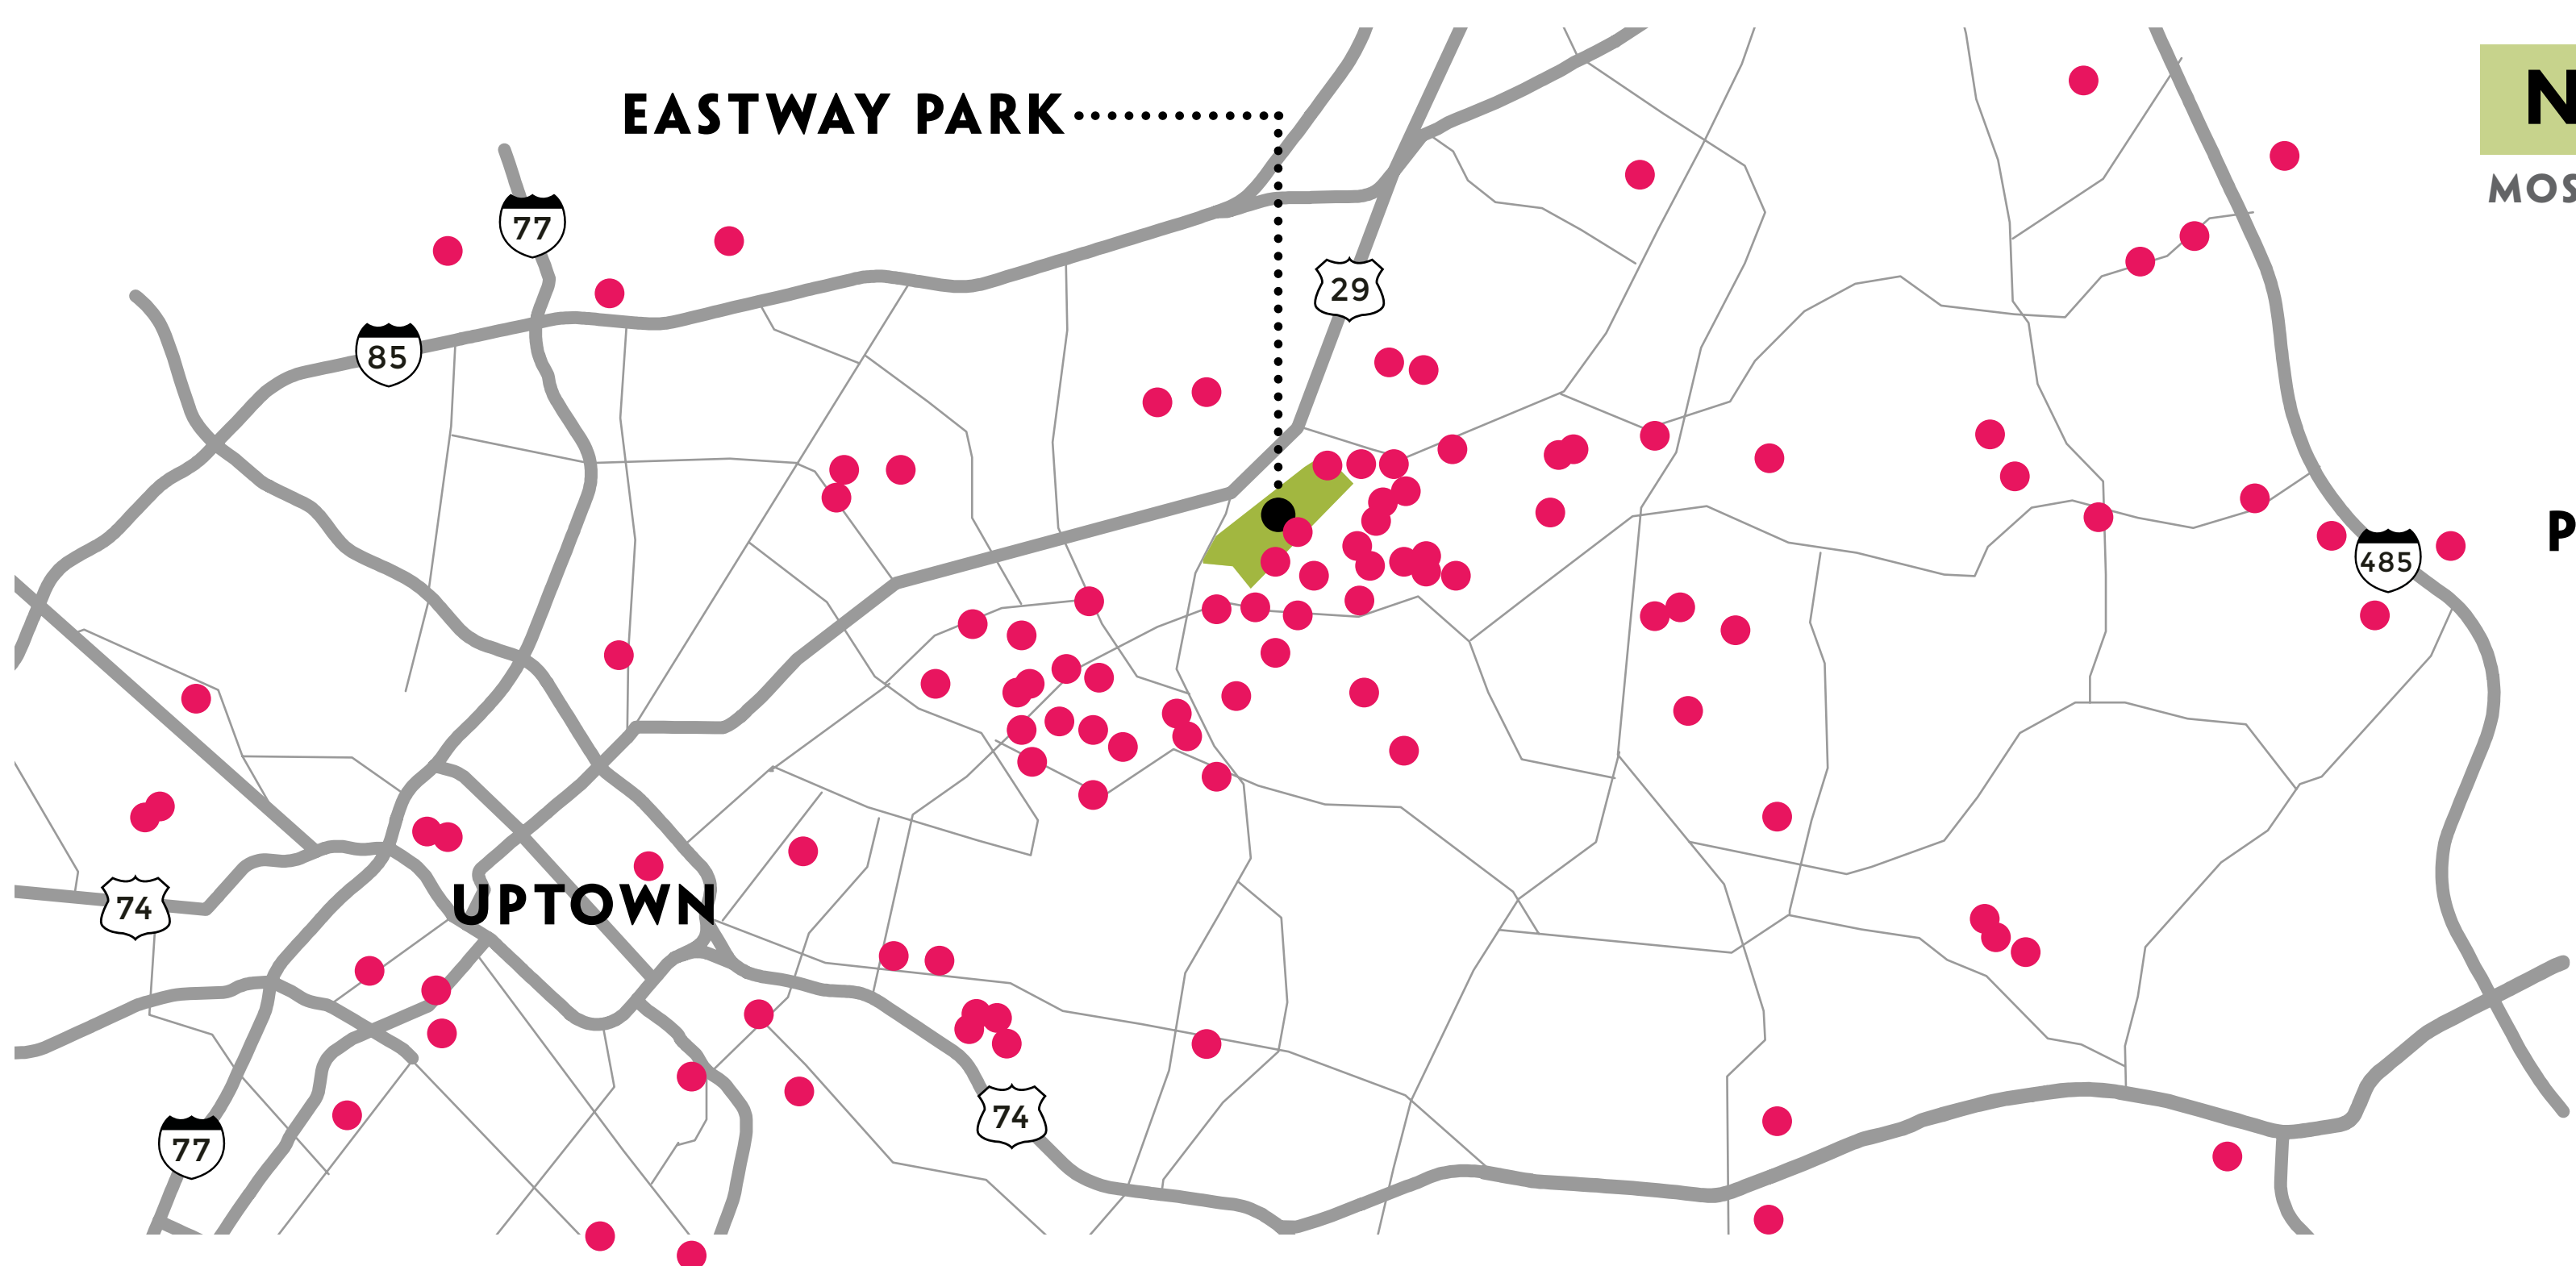

WHO CAME TO THE FIRST PUBLIC MEETING?

NEIGHBORHOOD REPRESENTATION BASED ON HOW MANY PINS/STICKERS PLACED @ PUBLIC MEETING

Neighborhoods

- MOST REPRESENTED @ MEETING
- PLAZA EASTWAY
 - PLAZA SHAMROCK
 - NODA
 - PARK PLAZA I AND II
 - SHANNON PARK
 - NEWELL ACRES
 - SILVERWOOD
 - COMMONWEALTH
 - GREEN MEADOWS
 - HAMPSHIRE HILLS
 - HICKORY GROVE
 - PLAZA MIDWOOD

CURRENT ONLINE SURVEY RESULTS

TOP PROGRAM OPTIONS FROM THE ACTIVE ONLINE SURVEY

WE WANT TO HEAR FROM YOU

TAKE THE SURVEY

@ EASTWAYREC.COM