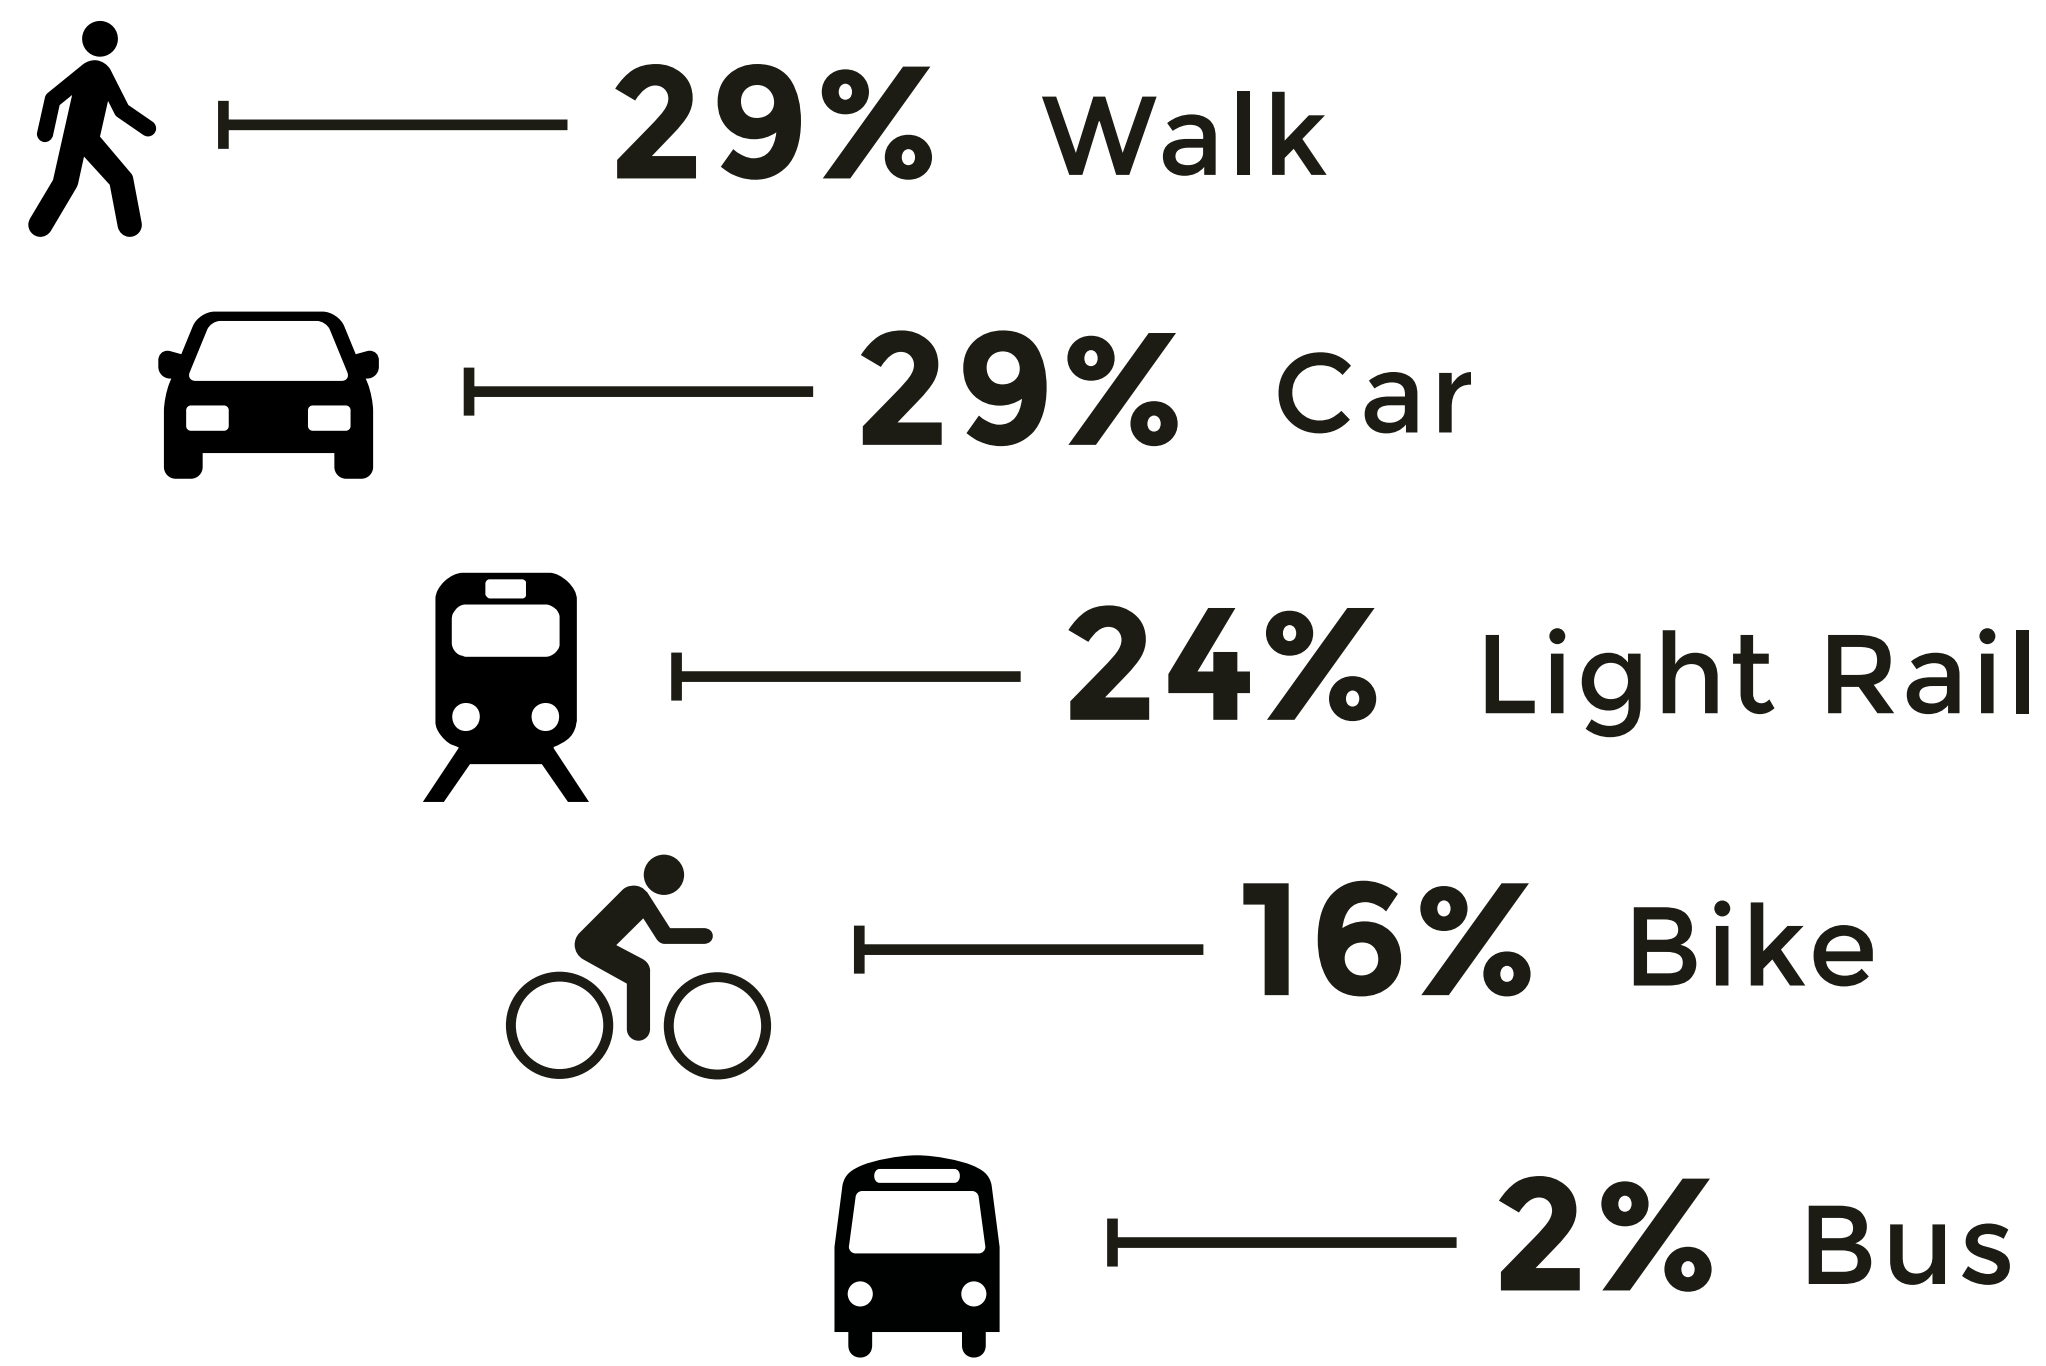

3.04.2017 SUMMARY

EASTWAY REGIONAL RECREATION CENTER
PUBLIC MEETING #1
GARRINGER HIGH SCHOOL

COMMUNITY MEETING FEEDBACK

RESIDENTS ATTENDED THE FIRST PUBLIC MEETING (APPROXIMATELY)

WHAT THE PEOPLE ARE SAYING...

PARK VISION

REGIONAL RECREATION CENTERS HAVE THE POTENTIAL TO PROVIDE AND **CONNECT THE REGION** TO A VARIETY OF HEALTH, WELLNESS AND EDUCATIONAL **OPPORTUNITIES**

HOW WILL YOU GET TO EASTWAY REGIONAL RECREATION CENTER ?

PREFERRED TRANSIT TO PARK AND PREFERRED POINT OF ENTRY INTO THE PARK BASED ON HOW MANY VOTES RECEIVED @ PUBLIC MEETING

Modes of Transportation to Park

Park Access Priority

WHAT WOULD YOU LIKE TO EXPERIENCE?

WHO CAME TO THE FIRST PUBLIC MEETING?

NEIGHBORHOOD REPRESENTATION BASED ON HOW MANY PINS/STICKERS PLACED @ PUBLIC MEETING

Neighborhoods

- MOST REPRESENTED @ MEETING
- PLAZA EASTWAY
 - PLAZA SHAMROCK
 - NODA
 - PARK PLAZA I AND II
 - SHANNON PARK
 - NEWELL ACRES
 - SILVERWOOD
 - COMMONWEALTH
 - GREEN MEADOWS
 - HAMPSHIRE HILLS
 - HICKORY GROVE
 - PLAZA MIDWOOD