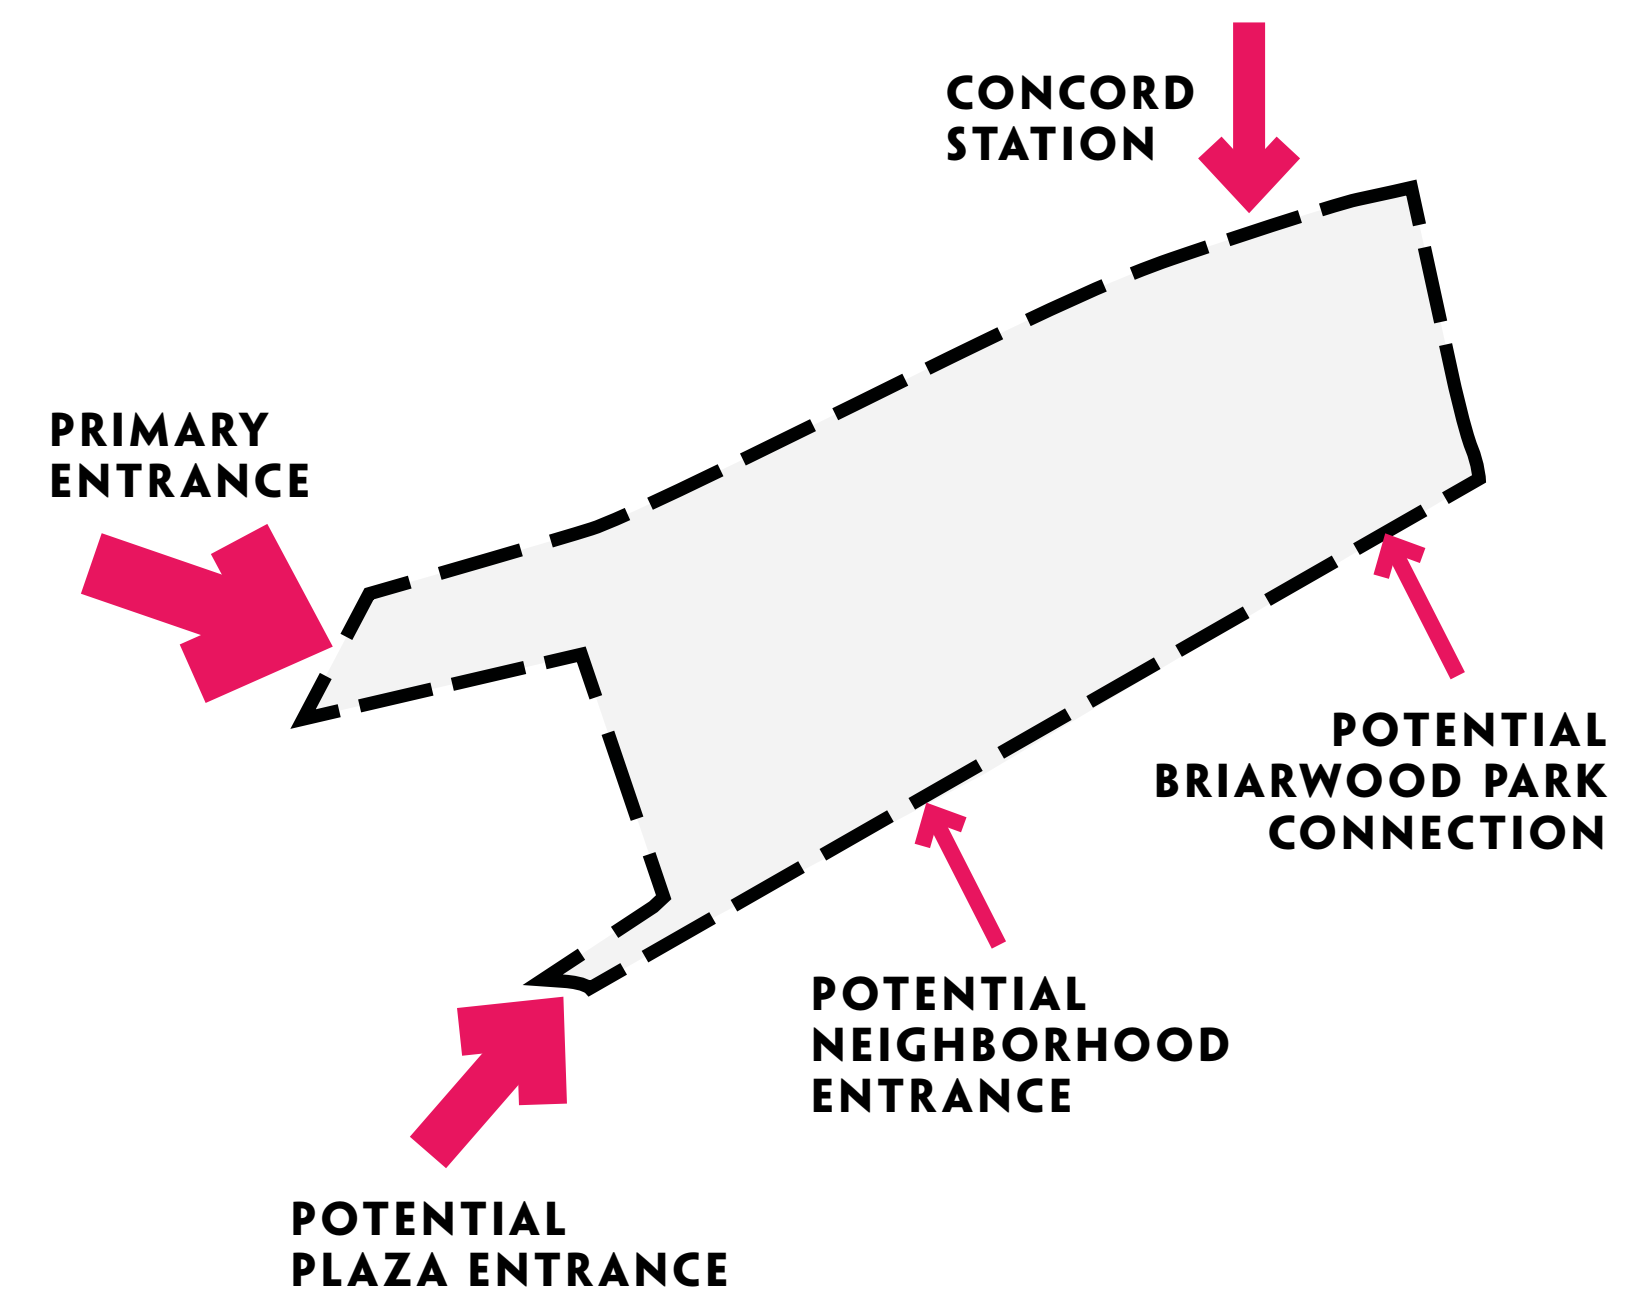

3.04.2017 SUMMARY

EASTWAY REGIONAL RECREATION CENTER
PUBLIC MEETING #1
GARRINGER HIGH SCHOOL

COMMUNITY MEETING FEEDBACK

RESIDENTS ATTENDED THE FIRST PUBLIC MEETING (APPROXIMATELY)

WHAT THE PEOPLE ARE SAYING...

PARK VISION

REGIONAL RECREATION CENTERS HAVE THE POTENTIAL TO PROVIDE AND **CONNECT THE REGION** TO A VARIETY OF HEALTH, WELLNESS AND EDUCATIONAL **OPPORTUNITIES**

HOW WILL YOU GET TO EASTWAY REGIONAL RECREATION CENTER ?

PREFERRED TRANSIT TO PARK AND PREFERRED POINT OF ENTRY INTO THE PARK BASED ON HOW MANY VOTES RECEIVED @ PUBLIC MEETING

Modes of Transportation to Park

Park Access Priority

WHAT WOULD YOU LIKE TO EXPERIENCE?

WHO CAME TO THE FIRST PUBLIC MEETING?

NEIGHBORHOOD REPRESENTATION BASED ON HOW MANY PINS/STICKERS PLACED @ PUBLIC MEETING

Neighborhoods

- MOST REPRESENTED @ MEETING
- PLAZA EASTWAY
 - PLAZA SHAMROCK
 - NODA
 - PARK PLAZA I AND II
 - SHANNON PARK
 - NEWELL ACRES
 - SILVERWOOD
 - COMMONWEALTH
 - GREEN MEADOWS
 - HAMPSHIRE HILLS
 - HICKORY GROVE
 - PLAZA MIDWOOD