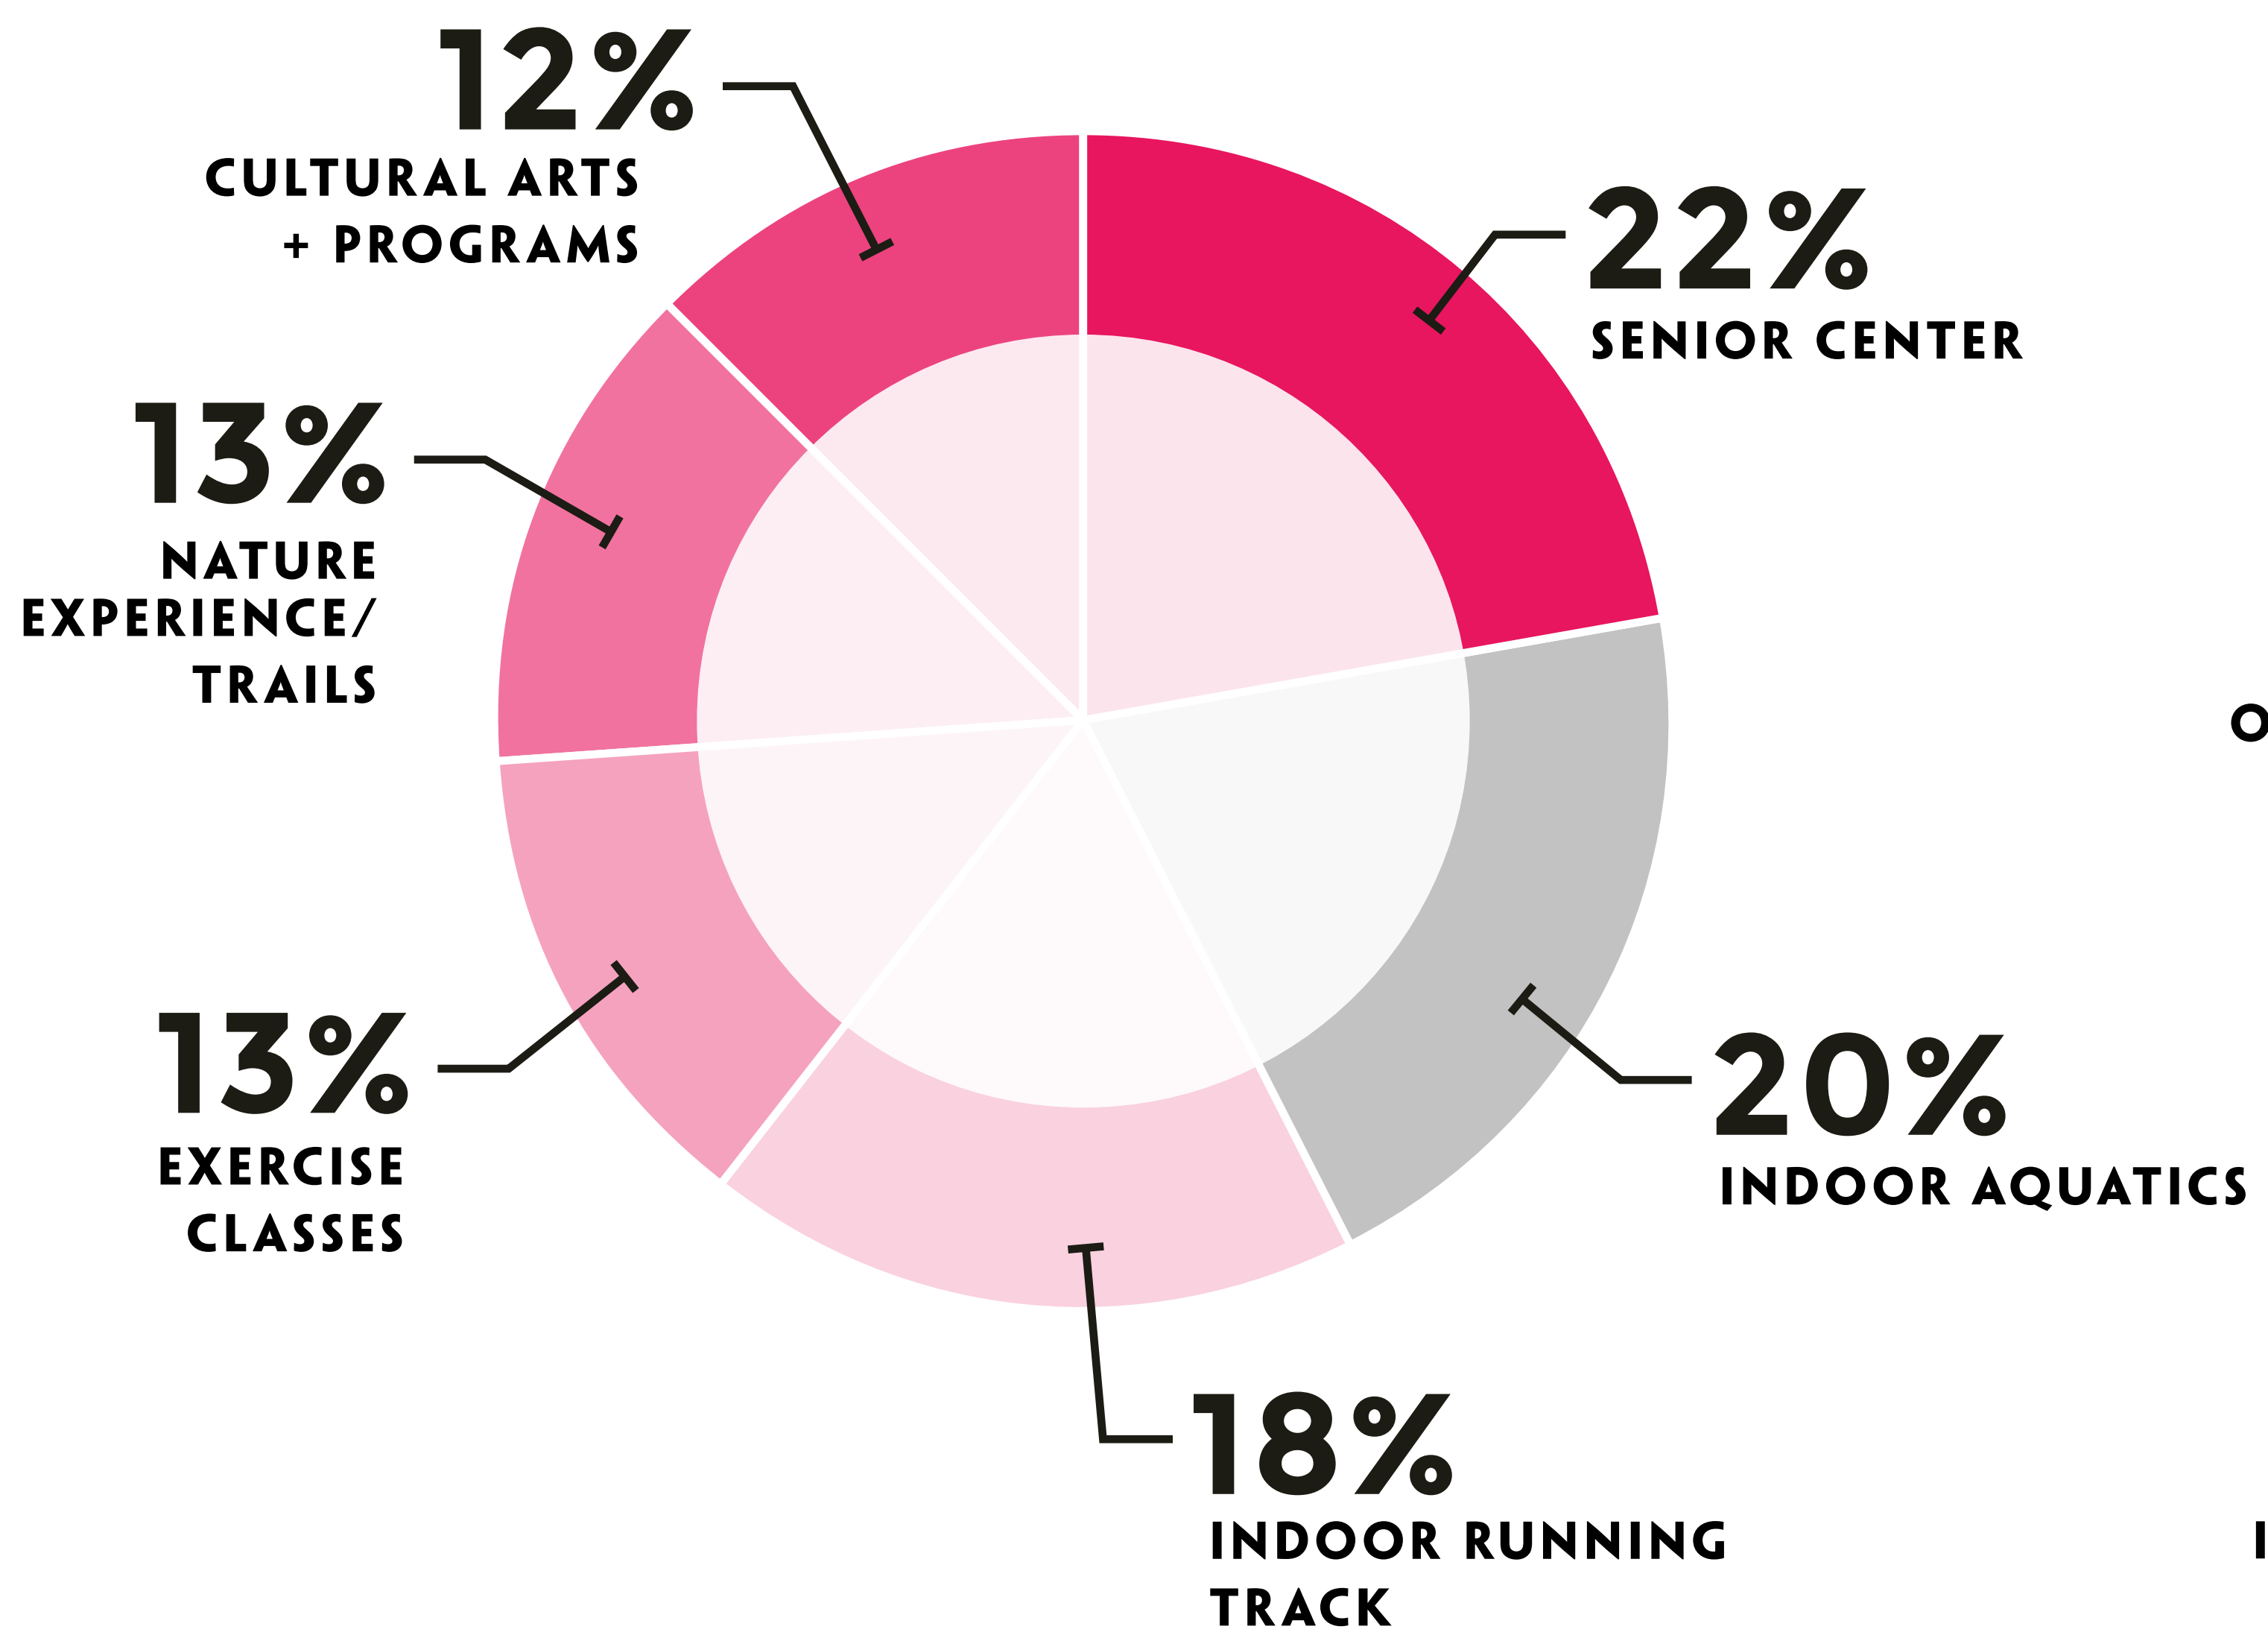

PARK VISION

REGIONAL RECREATION CENTERS HAVE THE POTENTIAL TO PROVIDE AND **CONNECT THE REGION** TO A VARIETY OF HEALTH, WELLNESS AND EDUCATIONAL **OPPORTUNITIES**

HOW WILL YOU GET TO EASTWAY REGIONAL RECREATION CENTER ?

PREFERRED TRANSIT TO PARK AND PREFERRED POINT OF ENTRY INTO THE PARK BASED ON HOW MANY VOTES RECEIVED @ PUBLIC MEETING

Modes of Transportation to Park

Park Access Priority

WHAT WOULD YOU LIKE TO EXPERIENCE?

PROGRAM POPULARITY FROM THE PUBLIC MEETING

Top 6

Other Top Elements

- N TRYON POLICE DEPT
- MULTIPURPOSE ROOMS
- COOKING (KITCHEN)
- SPLASH PAD
- CLIMBING WALL
- DOG PARK
- FITNESS CENTER
- GYMNASIUM
- OUTDOOR PLAYGROUNDS
- CAFE
- PHYSICAL THERAPY
- ACTIVITY ROOM
- CHILDRENS CENTER
- GAME ROOM
- SKATE PARK
- TEEN TECH LAB
- SPORTS FIELDS
- WEIGHT ROOM
- INDOOR SPORTS COURTS
- LIBRARY

WHO CAME TO THE FIRST PUBLIC MEETING?

NEIGHBORHOOD REPRESENTATION BASED ON HOW MANY PINS/STICKERS PLACED @ PUBLIC MEETING

Neighborhoods

- MOST REPRESENTED @ MEETING
- PLAZA EASTWAY
 - PLAZA SHAMROCK
 - NODA
 - PARK PLAZA I AND II
 - SHANNON PARK
 - NEWELL ACRES
 - SILVERWOOD
 - COMMONWEALTH
 - GREEN MEADOWS
 - HAMPSHIRE HILLS
 - HICKORY GROVE
 - PLAZA MIDWOOD