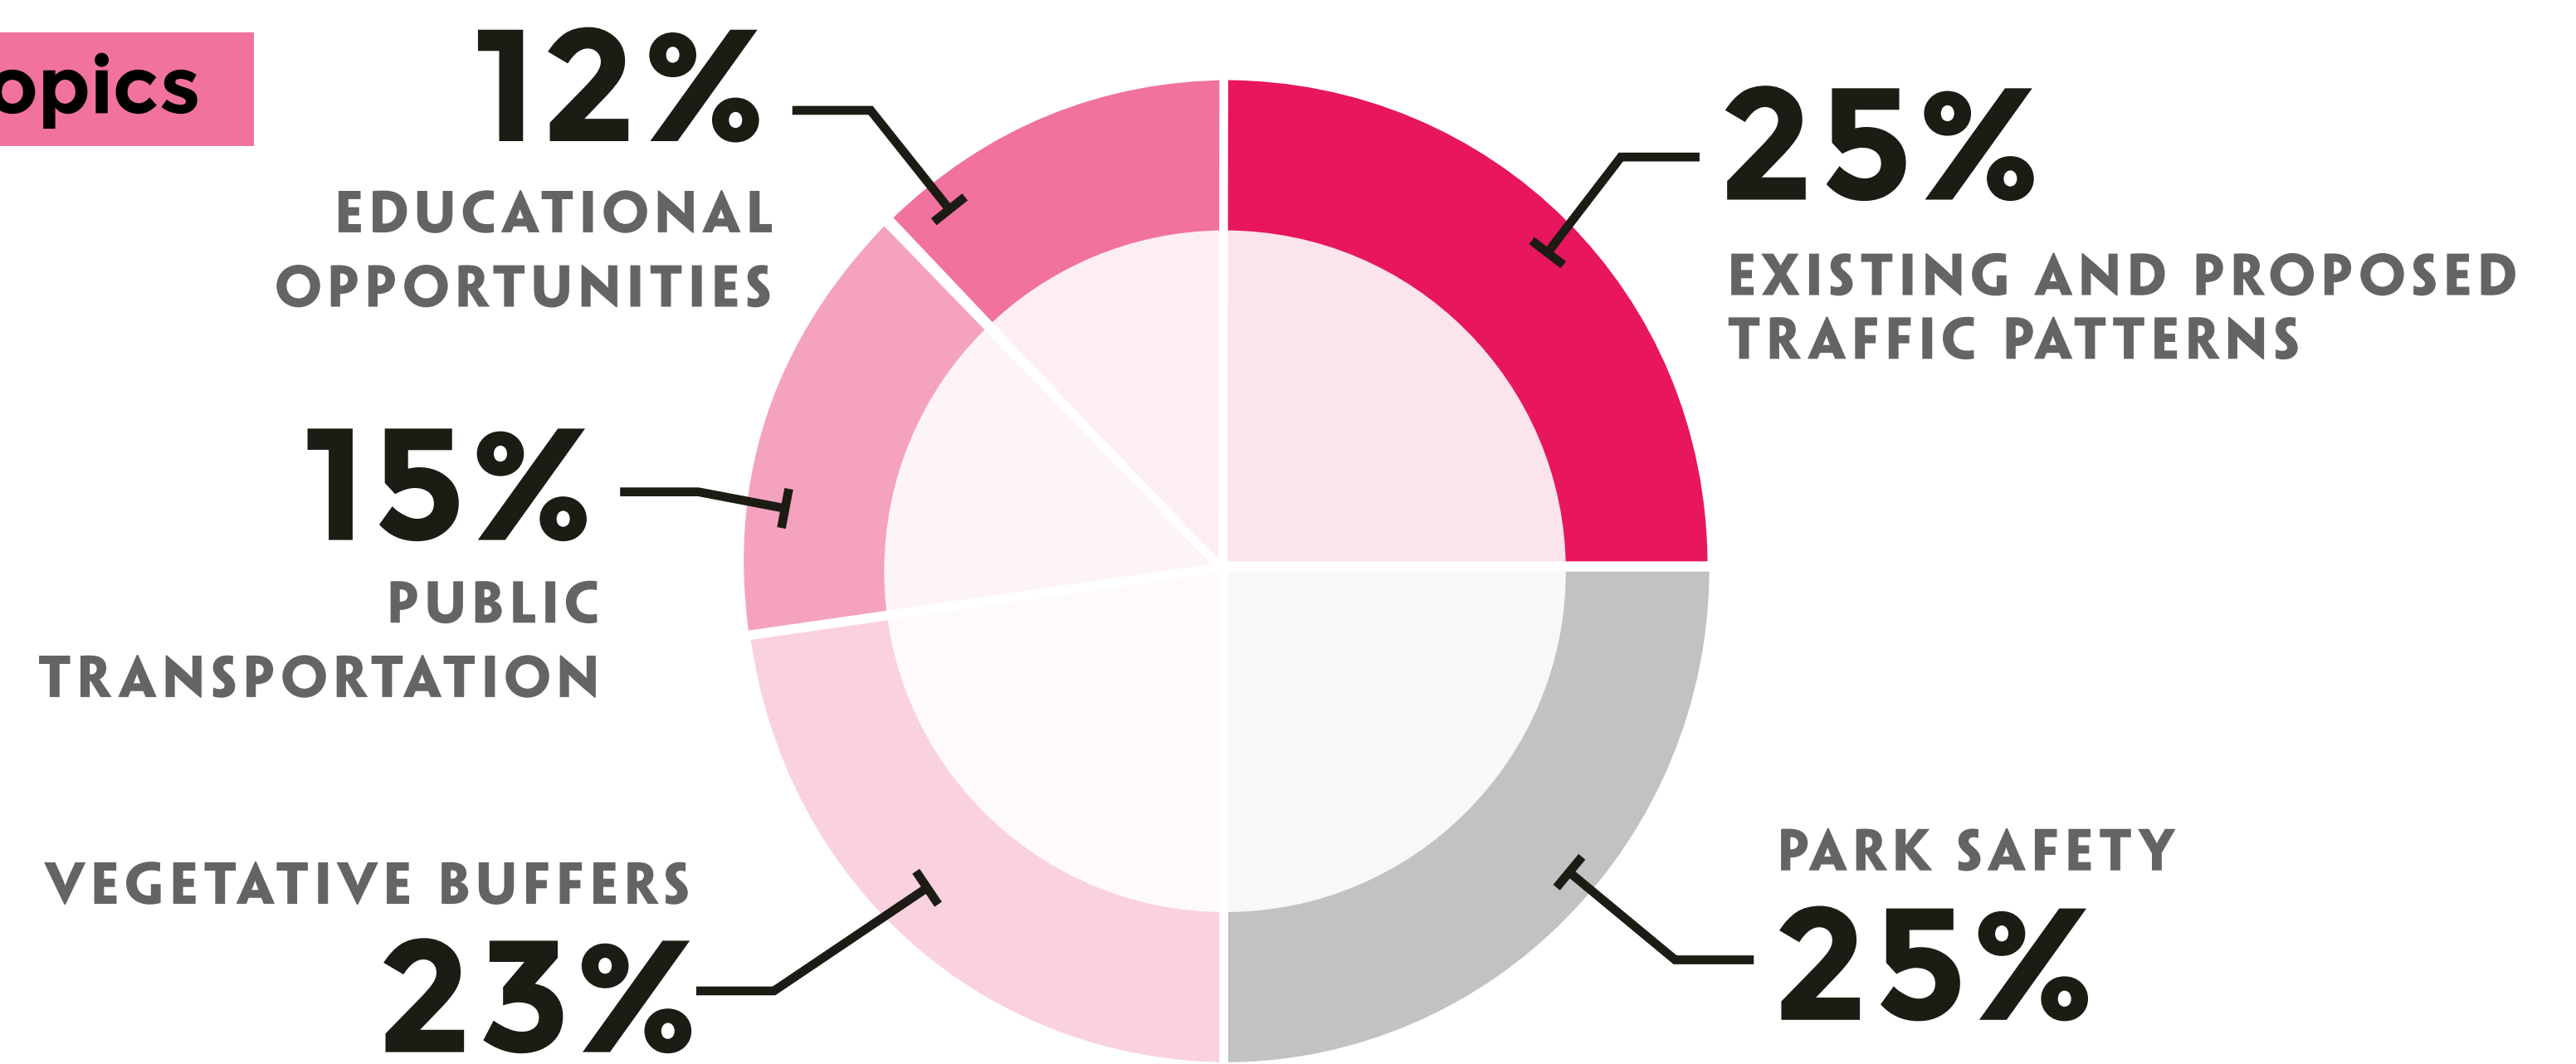

Most popular topics

THE EASTWAY STORY

EXCERPTS FROM THE JOURNAL ENTRIES AT THE PUBLIC MEETING

“Our youth are an important part of the existing community and the community’s future. Lets focus on building up our young people so they can one day realize their potential”

“This is why we need healthy parks, where we can take time away from our busy lives and re-create ourselves”

“This park has added great opportunities for the residents of East Charlotte. I’m excited to know that the seniors, youth, persons of all walks of life will have somewhere constructive for recreation.”

“Looking forward to the center, bringing everyone together. Looking forward to a complex with something for everyone”

PARK VISION

REGIONAL RECREATION CENTERS HAVE THE POTENTIAL TO PROVIDE AND **CONNECT THE REGION** TO A VARIETY OF HEALTH, WELLNESS AND EDUCATIONAL **OPPORTUNITIES**

CURRENT ONLINE SURVEY RESULTS

TOP PROGRAM OPTIONS FROM THE ACTIVE ONLINE SURVEY - 7/3/2017

SPLASH PAD
20 VOTES

INDOOR AQUATICS
18 VOTES

TEEN TECH LAB
10 VOTES

SPORTS COURTS
10 VOTES

CAFE
7 VOTES

INDOOR RUNNING TRACK
6 VOTES

SENIOR CENTER
6 VOTES

FITNESS
5 VOTES

TELL US WHAT YOU THINK!

TAKE THE SURVEY

@ EASTWAYREC.COM